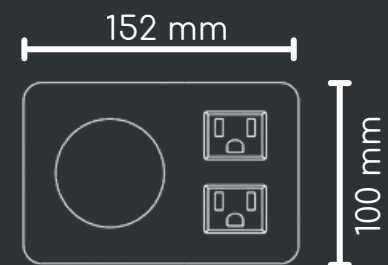

Medidas

Su montaje requiere de un orificio de 126 x 76 mm.